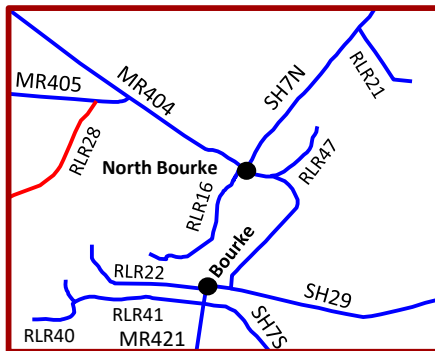

Next Update When conditions change

Road No.	Description	Status	Comments
State H'way			
SH-7 North	Bourke - Barrington	Open	
SH-7 South	Bourke - Byrock	Open	
SH-29	Bourke - Brewarrina	Open	
MR-421	Bourke - Cobar	Open	
Main Roads			
MR-68S	Bourke - Louth	Closed	
MR-68S	Louth - Tilpa East side	Closed	
MR-404	Bourke - Fords Bridge	Open	
MR-404	Fords Bridge - Yantabulla	Open	
MR-404	Yantabulla - Hungerford	Open	
MR-405	Bourke - Wanaaring (Sealed)	Open	
MR-405	Bourke - Wanaaring (Unsealed)	Open	
MR-407	Louth - Cobar	Closed	
Rural Roads (Unsealed)			
RLR-1	Dunsandle	Open	
RLR-2	Wilganea	Open	
RLR-3	Twin Rivers	Open	
RLR-4	Bundy	Open	
RLR-5	Coronga Peak	Open	
RLR-6	Ben Lomond	Closed	
RLR-7	Mulgaroon	Closed	
RLR-8	Wilgareena	Closed	
RLR-9	Davidson	Closed	
RLR-10	Toorale	Closed	
RLR-10W	Louth - Tilpa West Side	Closed	
RLR-11	Weelong	Open	
RLR-12	Multagoona	Closed	
RLR-13	Landsdown	Closed	
RLR-14	Avondale	Closed	
RLR-15	Lakemere	Closed	
RLR-16	River Road	Open	
RLR-17	Snake Gully	Open	
RLR-18	Myroolia	Open	
RLR-19	Dungarvan	Open	
RLR-20	Wampra	Open	
RLR-21	Bullamunta	Open	
RLR-22	Parkdale	Open	
RLR-23	Willara	Open	
RLR-24	Ellavale	Open	
RLR-25	Lower Lila	Open	
RLR-26	Mascot	Open	

ROAD CONDITION REPORT - MAP

Bulloo Shire
(07) 4621 8000

Paroo Shire - (07) 4655 8400

Inset - Bourke & North Bourke

Legend

- Road Open
- Road Closed
- Caution (refer to report for details)
- Light Traffic Only
- Bourke Shire Boundary