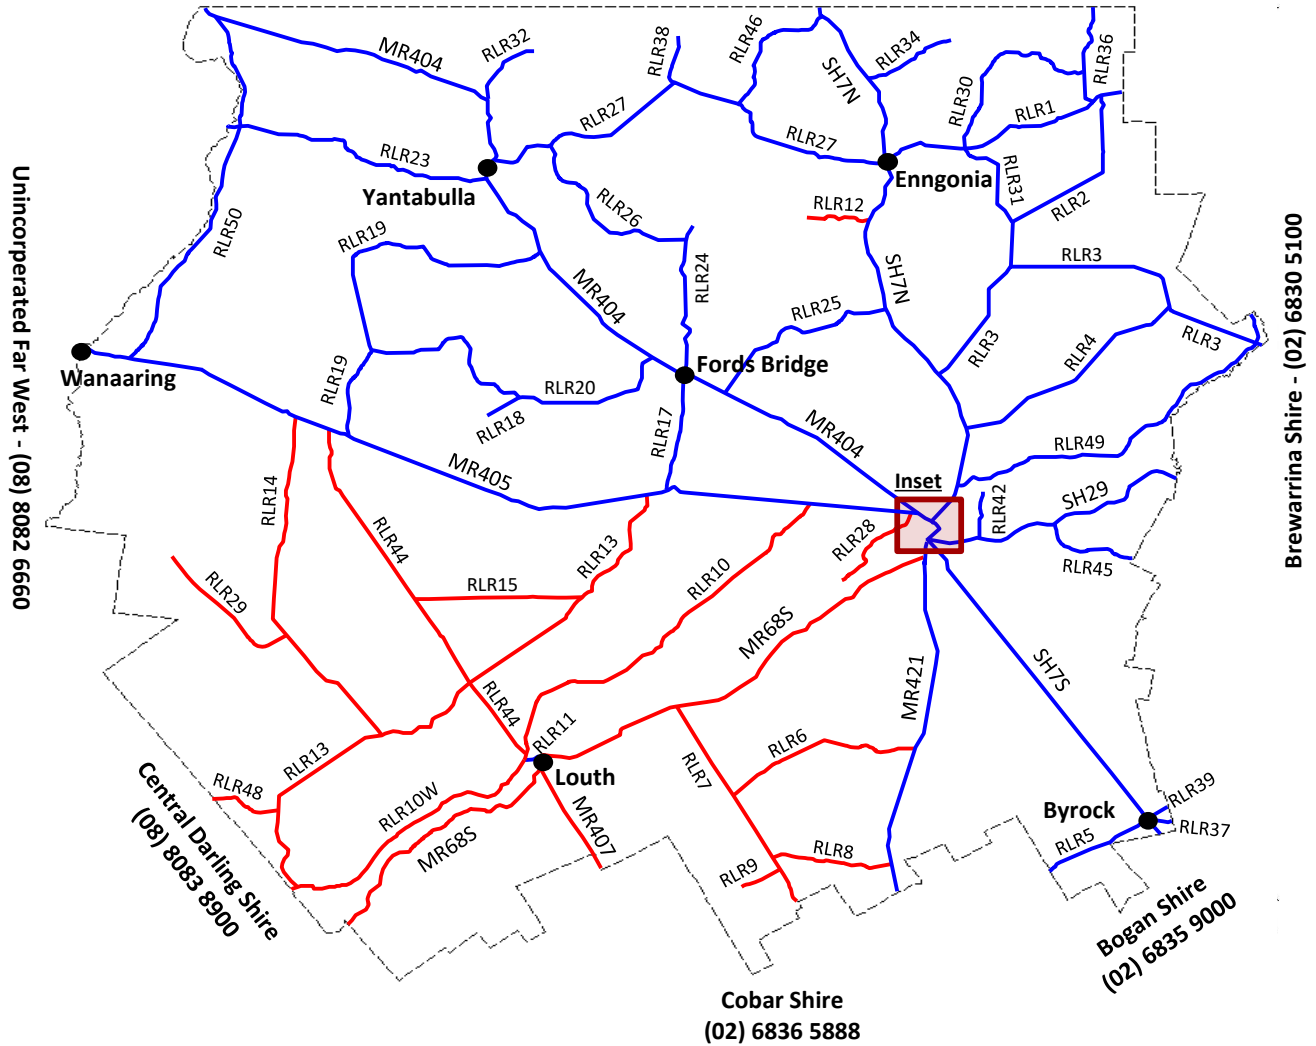

ROAD CONDITION REPORT - MAP

Bulloo Shire
(07) 4621 8000

Paroo Shire - (07) 4655 8400