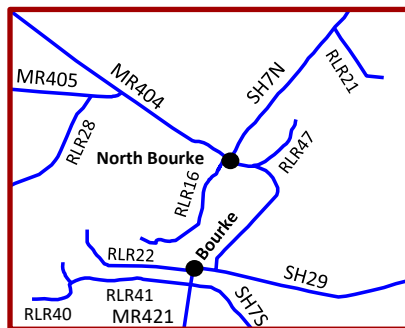

Rural Roads (Unsealed)

RLR-1	Dunsandle	Open	
RLR-2	Wilganea	Open	
RLR-3	Twin Rivers	Open	
RLR-4	Bundy	Open	
RLR-5	Coronga Peak	Open	
RLR-6	Ben Lomond	Open	
RLR-7	Mulgaroon	Open	
RLR-8	Wilgareena	Open	
RLR-9	Davidson	Open	
RLR-10	Toorale	Open	
RLR-10W	Louth - Tilpa West Side (Sealed)	Open	
RLR-10W	Louth - Tilpa West Side (Unsealed)	Open	
RLR-11	Weelong	Open	
RLR-12	Multagoona	Open	
RLR-13	Landsdown	Open	
RLR-14	Avondale	Open	
RLR-15	Lakemere	Open	
RLR-16	River Road	Open	
RLR-17	Snake Gully	Open	
RLR-18	Myroolia	Open	
RLR-19	Dungarvan	Open	
RLR-20	Wampra	Open	
RLR-21	Bullamunta	Open	
RLR-22	Parkdale	Open	
RLR-23	Willara	Open	
RLR-24	Ellavale	Open	
RLR-25	Lower Lila	Open	

ROAD CONDITION REPORT - MAP

Bulloo Shire
(07) 4621 8000

Paroo Shire - (07) 4655 8400

Inset - Bourke & North Bourke

Legend

- Road Open
- Road Closed
- Caution (refer to report for details)
- Light Traffic Only
- Bourke Shire Boundary