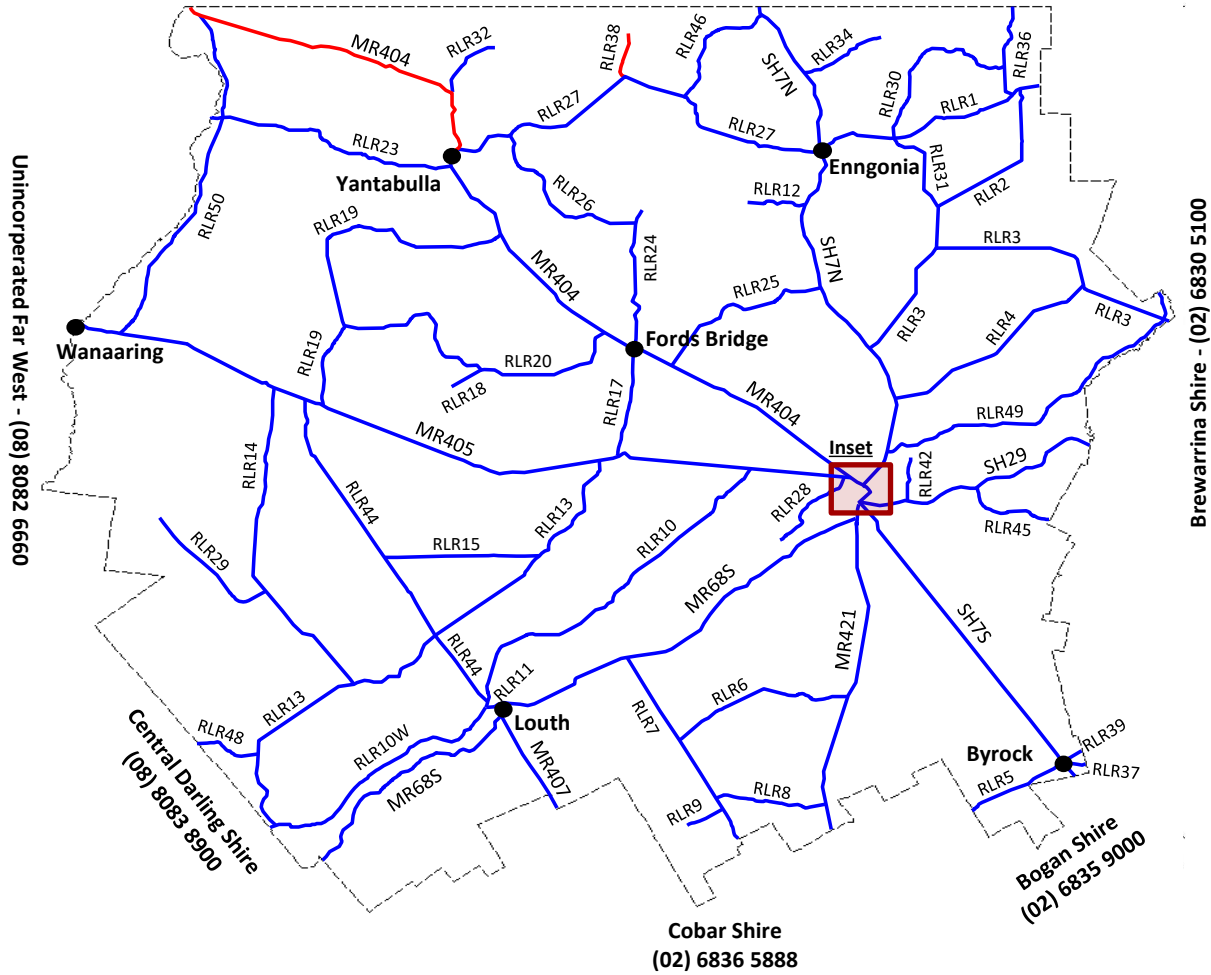

ROAD CONDITION REPORT - MAP

Bulloo Shire
(07) 4621 8000

Paroo Shire - (07) 4655 8400

Inset - Bourke & North Bourke